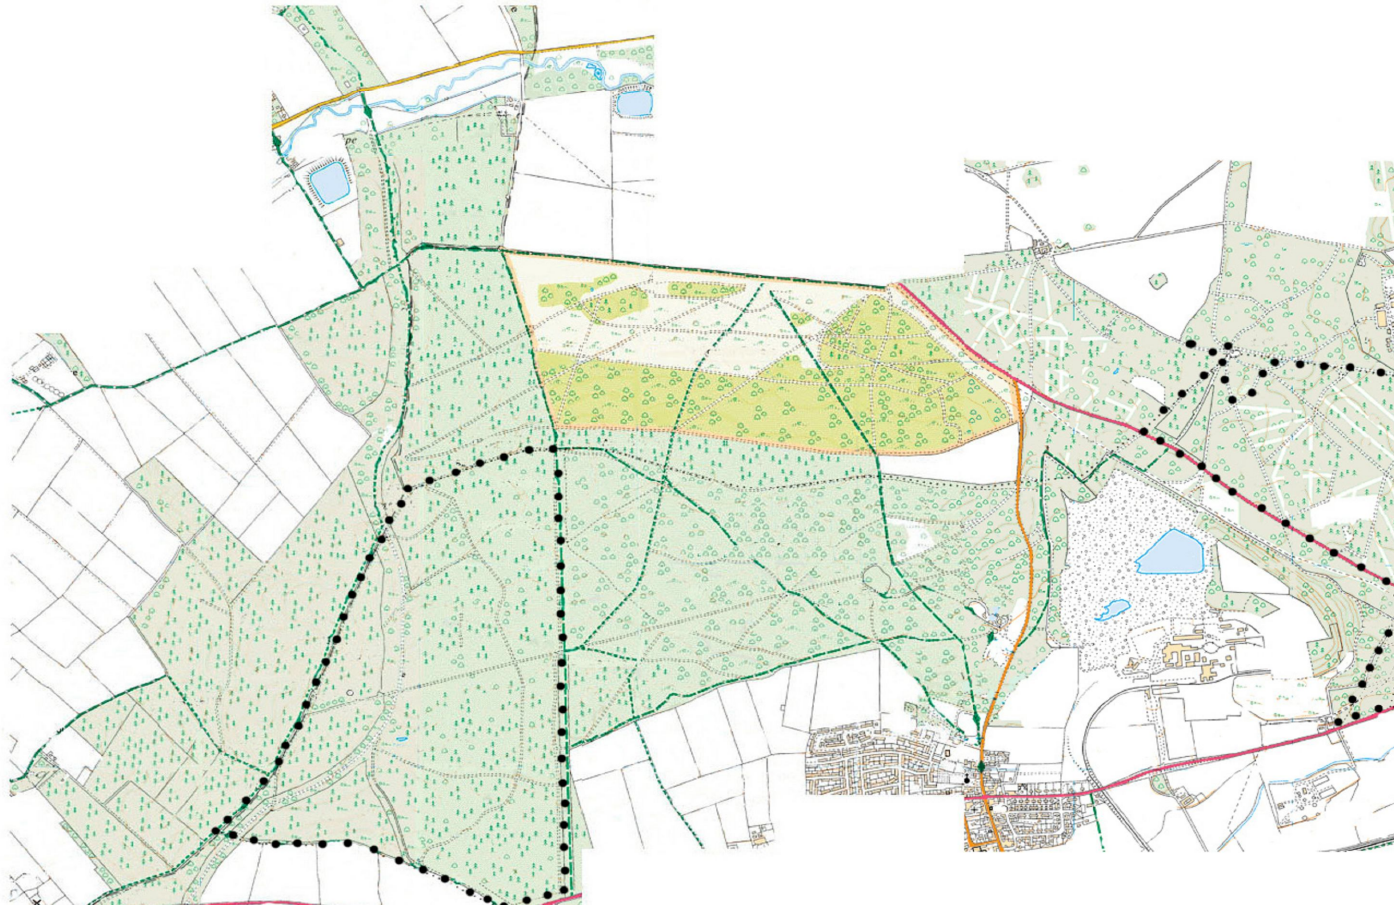

Birklands West and Ollerton Corner SSSI

Sherwood Heath	(Birklands West / Sherwood Heath)
Clipstone Old Quarter	(Birklands West / Clipstone Old Quarter)

To save space in the records section, we have had to abbreviate location specific records down to individual areas of both SSSI's. Consequently, a record from Proteus

Square would be abbreviated to *Birklands and Bilhaugh / Proteus Sq*, or a record from Sherwood Heath would be abbreviated to *Birklands West / Sherwood Heath* etc. Any other records shown only as Birklands West and Ollerton Corner, are from areas away from Sherwood Heath and Clipstone Old Quarter and are largely attributable to areas situated to the west of the Country Park. At the current time, it is thought impractical to abbreviate all of the known sites within the SSSI's and this also serves to avoid the records becoming over complicated to the reader.

Map Birklands and Bilhaugh SSSI

Computer generated map showing the two sections of the Birklands and Bilhaugh SSSI. The star shaped section in the upper right of the map represents Proteus Square

Map Birklands West and Ollerton Corner SSSI

Computer generated map showing the two sections of the Birklands West and Ollerton Corner SSSI. Sherwood Heath is the small triangular section in the lower right of the map.

2.0 Sherwood Forest NNR Lepidoptera - Butterflies. Complete site species list and records from the late 1800's to 2010