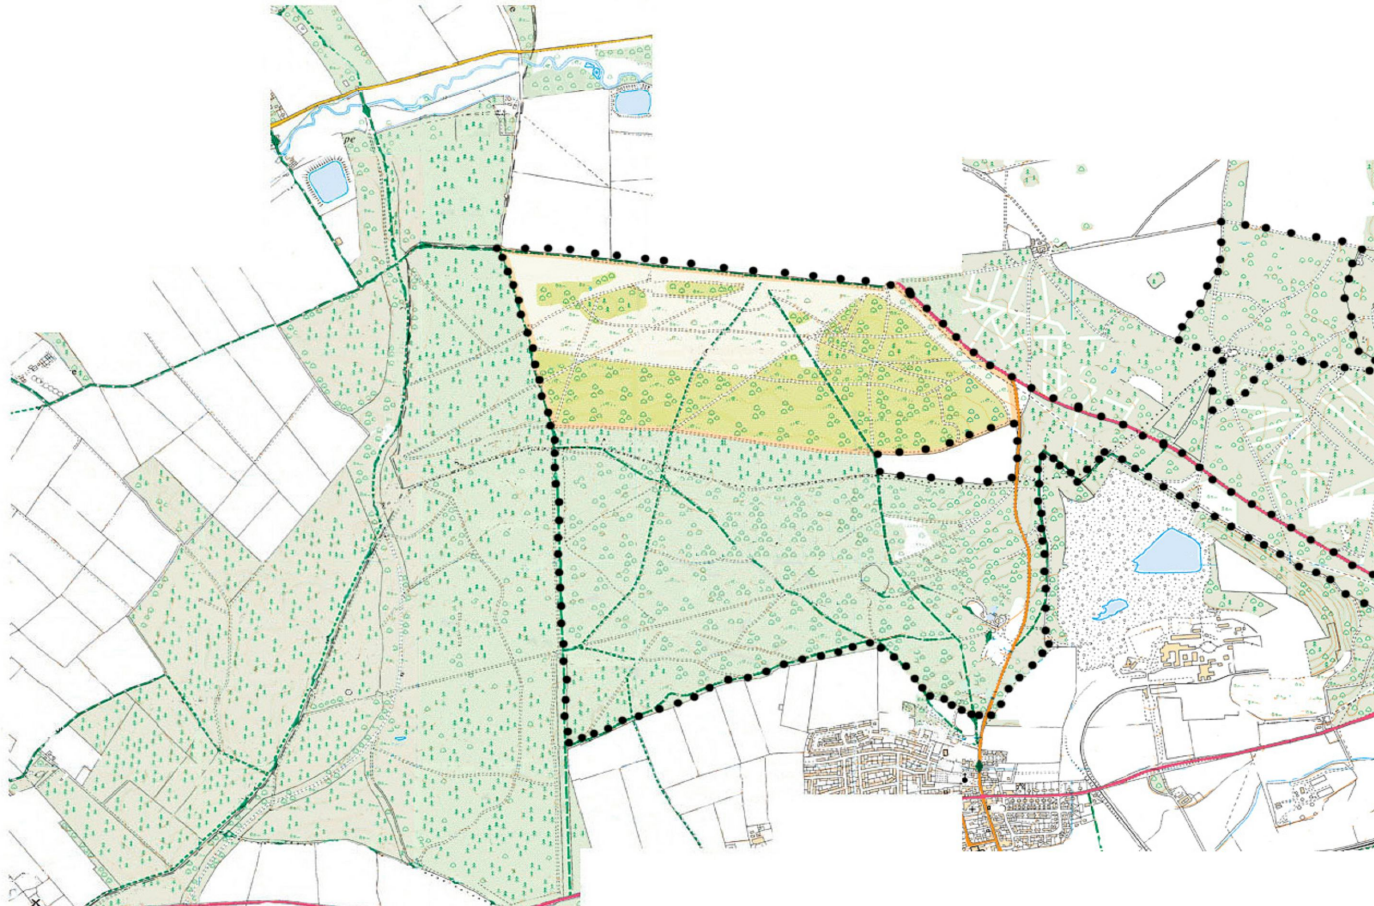

Map Birklands and Bilhaugh SSSI

Computer generated map showing the two sections of the Birklands and Bilhaugh SSSI. The star shaped section in the upper right of the map represents Proteus Square