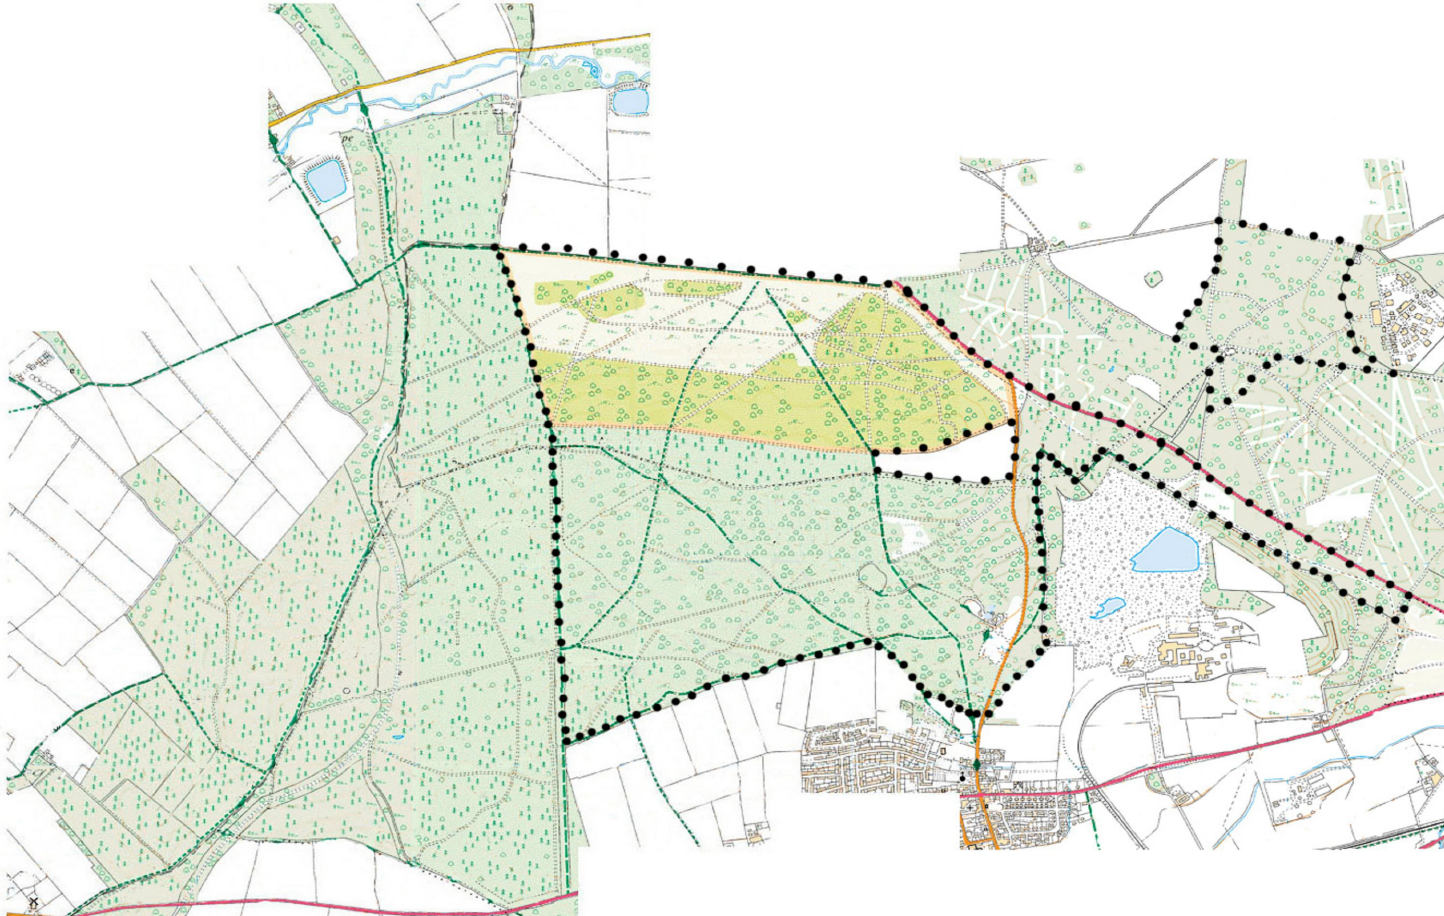

## Map Birklands West and Ollerton Corner SSSI

Computer generated map showing the two sections of the Birklands West and Ollerton Corner SSSI. Sherwood Heath is the small triangular section in the lower right of the map.