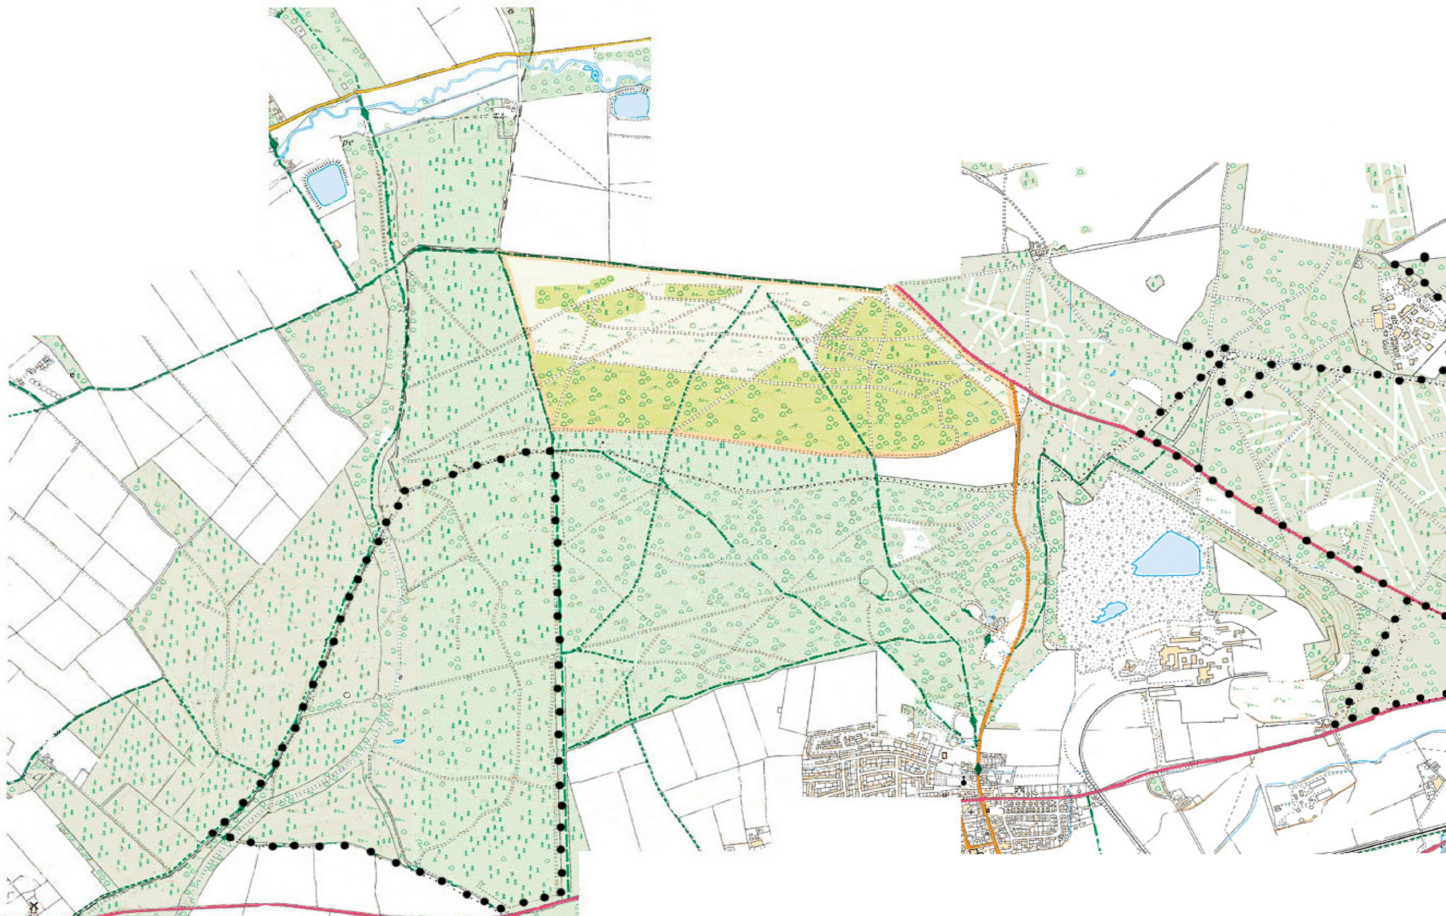

**Ref: 107** Frost, R.A. (1989) Annual Lepidoptera report (1989) Part1: Butterflies. *Derbyshire Entomological Society Quarterly Journal*, No. 97: 16-34

**Ref: 111** Binding, A. and Binding, A.E. Survey of Hazel Pot Beetle *Cryptocephalus coryli* at Sherwood Forest NNR, Nottinghamshire 2009. A report to Natural England.

## Map Birklands and Bilhaugh SSSI

Computer generated map showing the two sections of the Birklands and Bilhaugh SSSI. The star shaped section in the upper right of the map represents Proteus Square

## Map Birklands West and Ollerton Corner SSSI

Computer generated map showing the two sections of the Birklands West and Ollerton Corner SSSI. Sherwood Heath is the small triangular section in the lower right of the map.