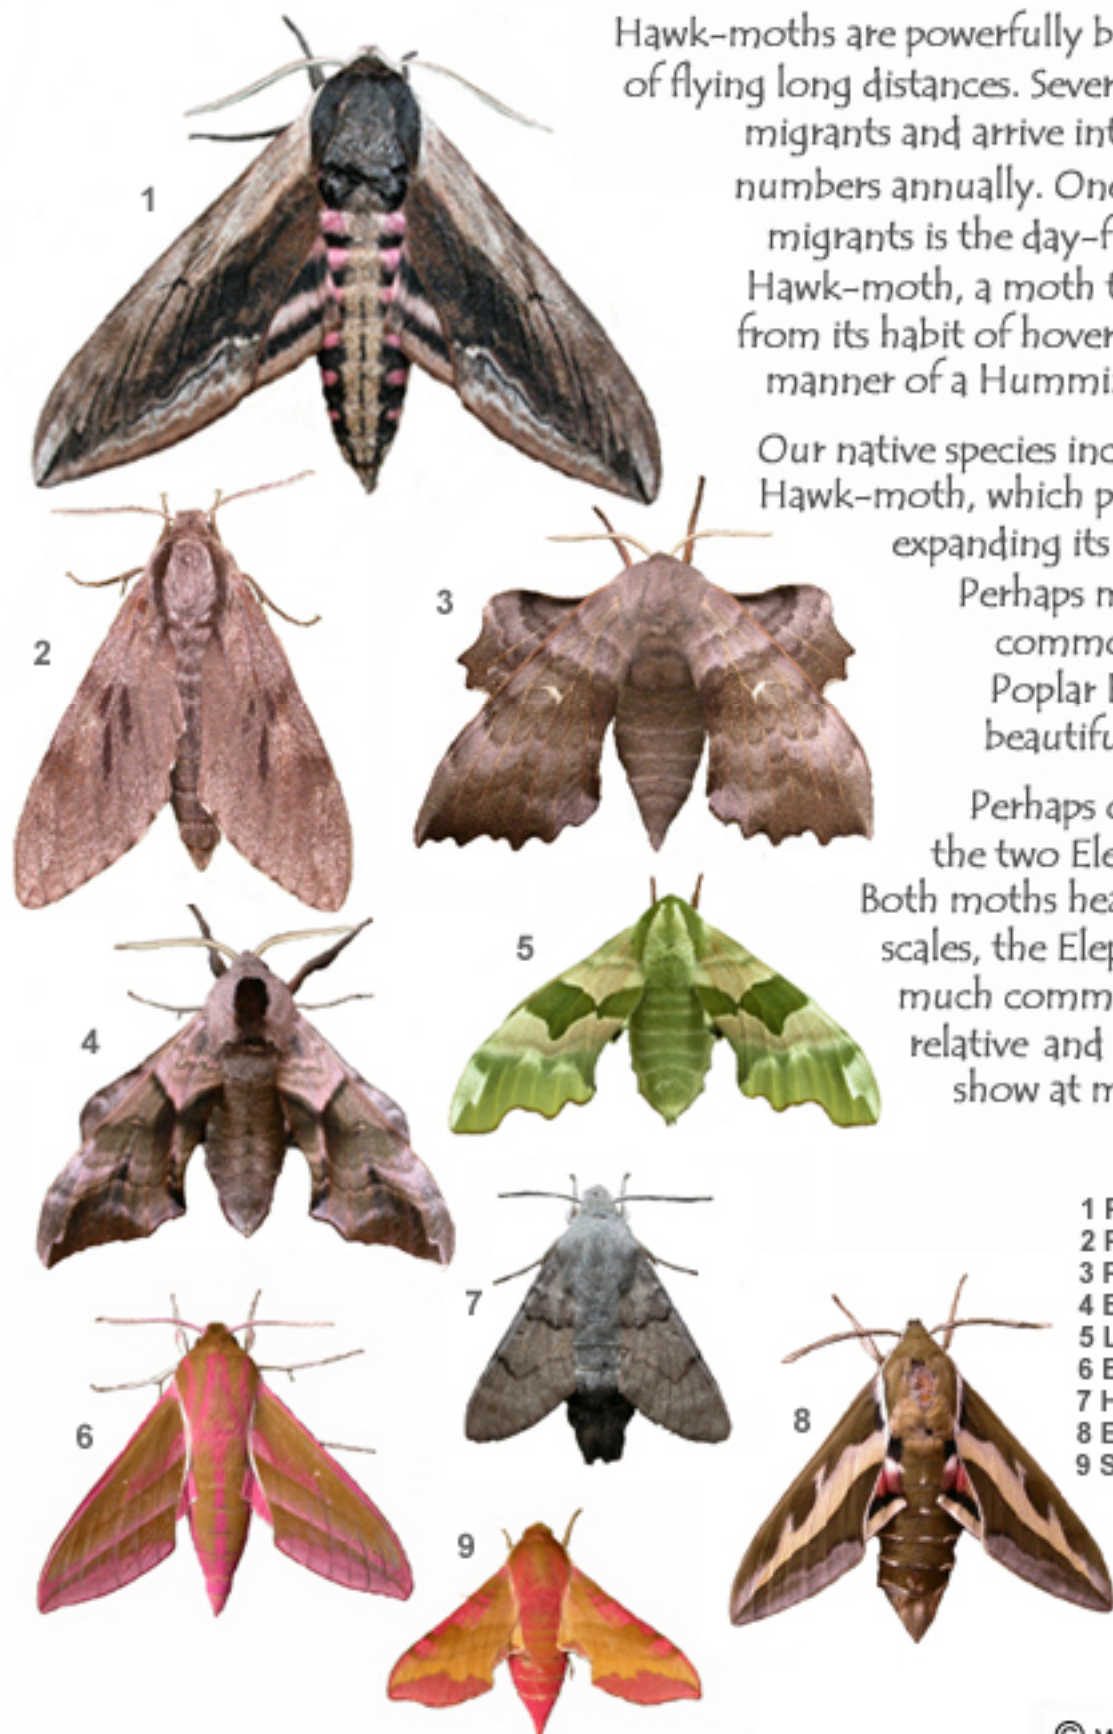

## Hawk-moths

Hawk-moths include some of our largest UK species. Their size alone makes them big favourites with the public at moth-trapping events, as they include some of our most beautifully marked and coloured moths.

Hawk-moths are powerfully built moths, capable of flying long distances. Several species are known migrants and arrive into the UK in varying numbers annually. One of the commonest migrants is the day-flying Hummingbird Hawk-moth, a moth that derives its name from its habit of hovering at flowers, in the manner of a Hummingbird.

Our native species include the huge Privet Hawk-moth, which presently seems to be expanding its range in many areas.

Perhaps more familiar are two common hawk-moths, the Poplar Hawk-moth and the beautiful Lime Hawk-moth.

Perhaps our finest species are the two Elephant Hawk-moths. Both moths heavily covered in pink scales, the Elephant Hawk-moth is much commoner than its smaller relative and often the star of the show at moth trapping events.